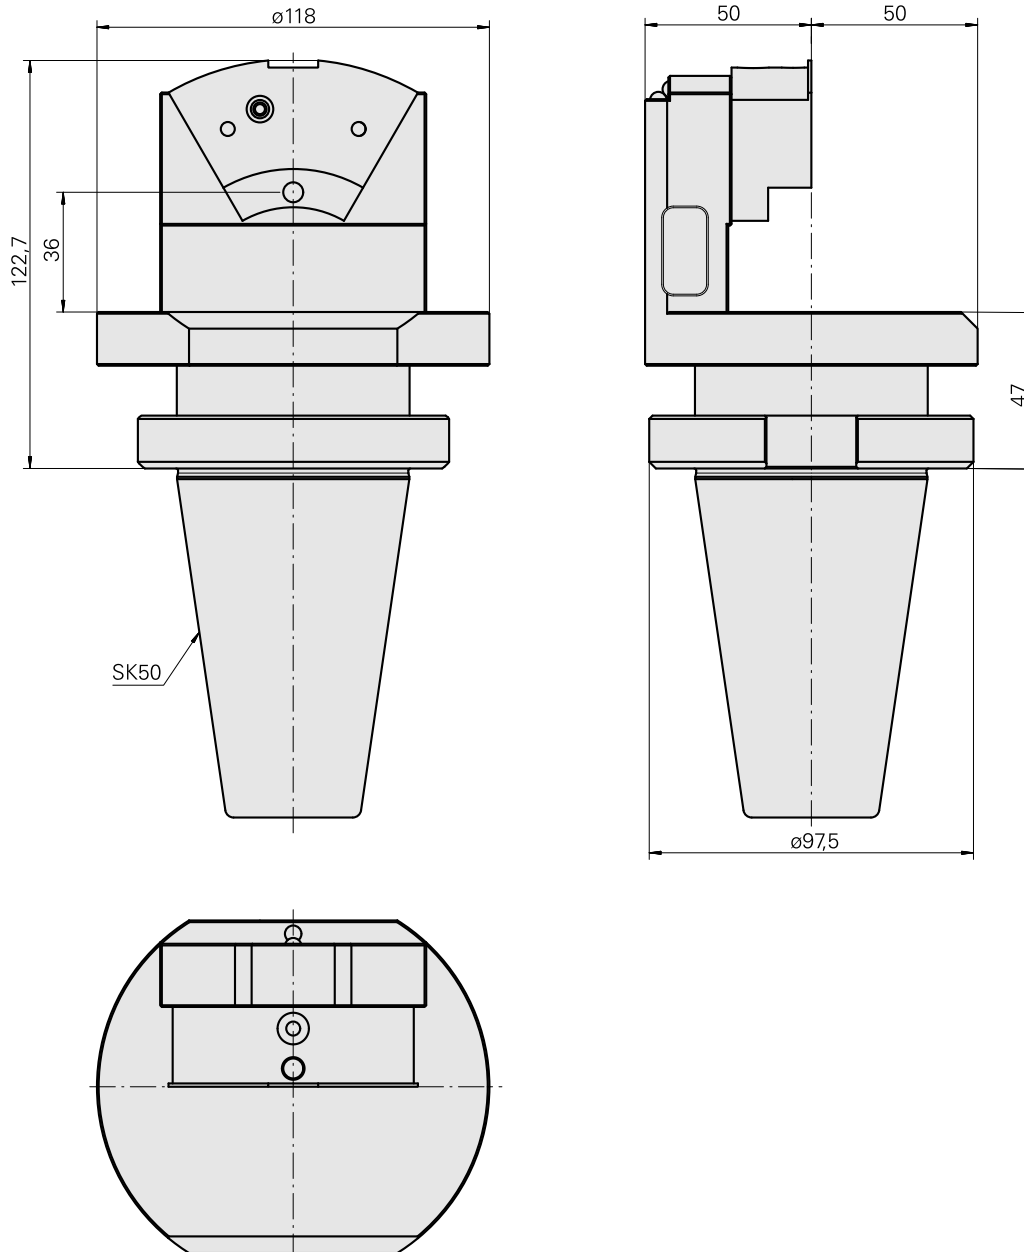

### Technical data

**TH accessories category**

Adapter for presetting units

**Mounting**

SK50

**Tool mounting**

Round prism mounting TNL12