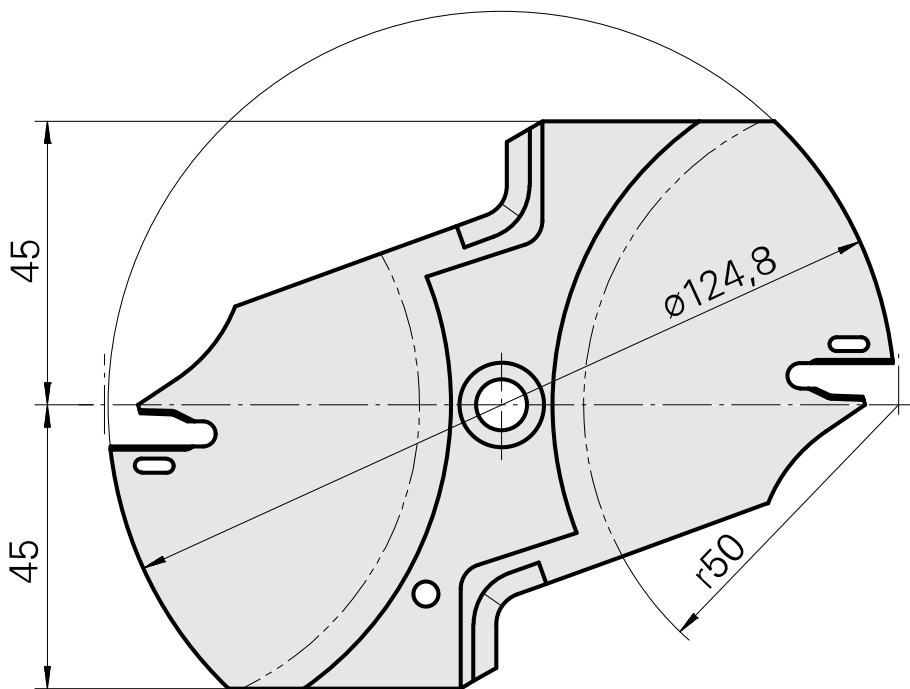

Technical data

TH accessories category

Cutting tools

Mounting

Löcher System

Documents

No downloads available for this product

Accessories