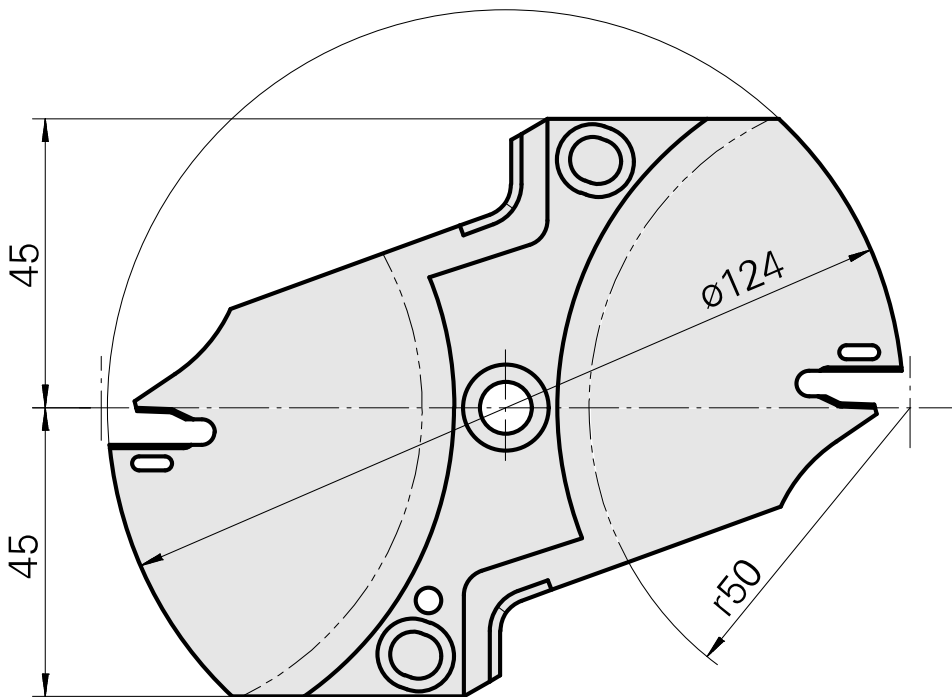

Technical data

TH accessories category

Cutting tools

Mounting

Löcher System

Documents

No downloads available for this product

Accessories