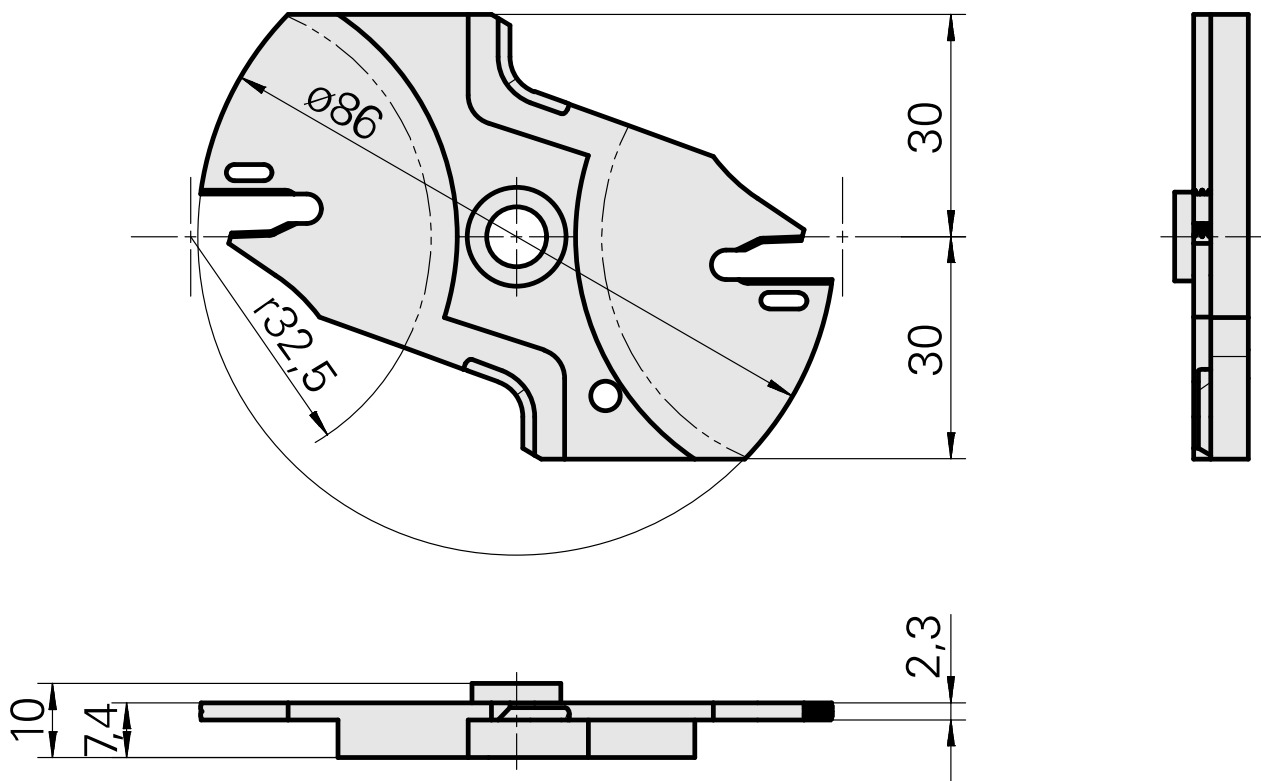

Housing

Technical data

TH accessories category

Cutting tools

Mounting

Löcher System

Documents

No downloads available for this product

Accessories

Optional accessories

Tool holder accessories

[Assembly device](#)

Product ID : 12038458

Previous product ID :

TH accessories
category
Cutting tools

Mounting
Löcher System