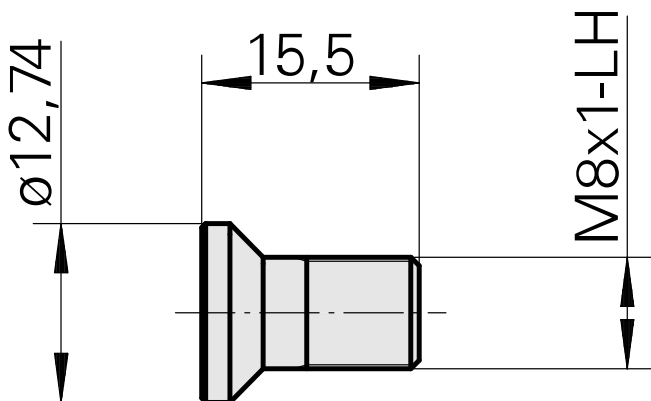

Screw M8x1-LH 15,5LG 1000.602.15,5L

Technical data

There are currently no additional technical features stored for this product