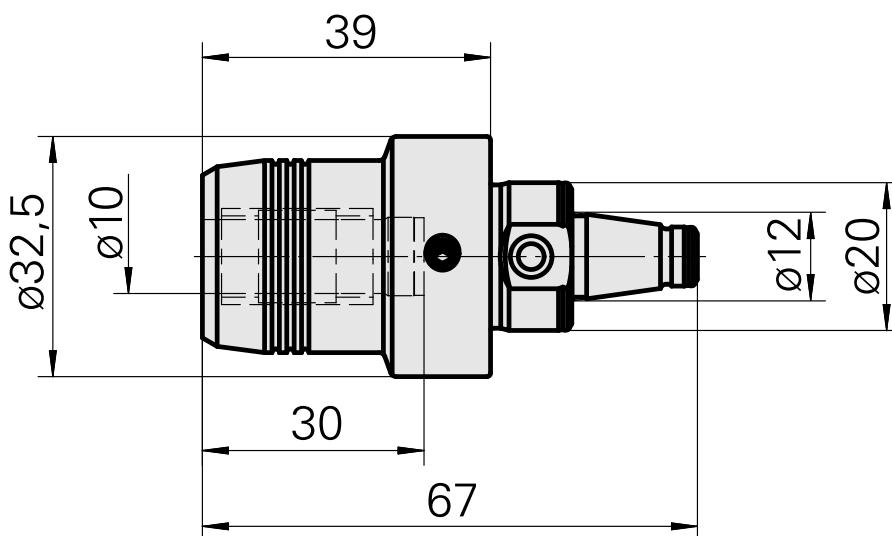

WFB 20-12 Hydraulic expansion chuck D10

Technical data

TH accessories category

WFB 20-12

Mounting

Hydraulic expansion chuck D10

Quick change inserts

hydraulic expan. mounting