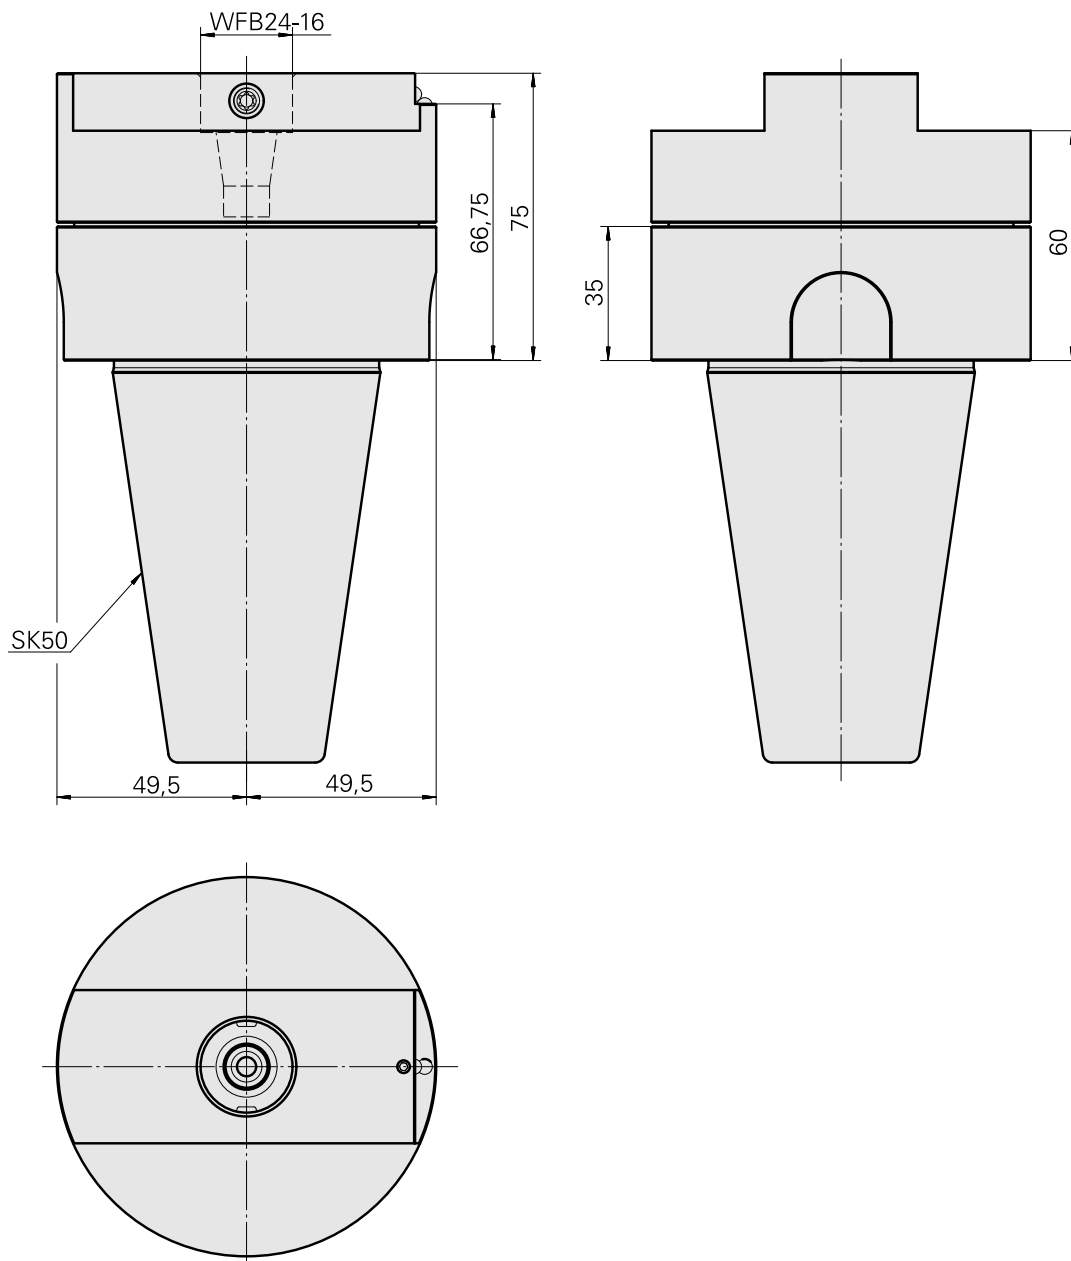

### Technical data

TH accessories category

Adapter for presetting units

Mounting

SK50

Tool mounting

WFB 24-16