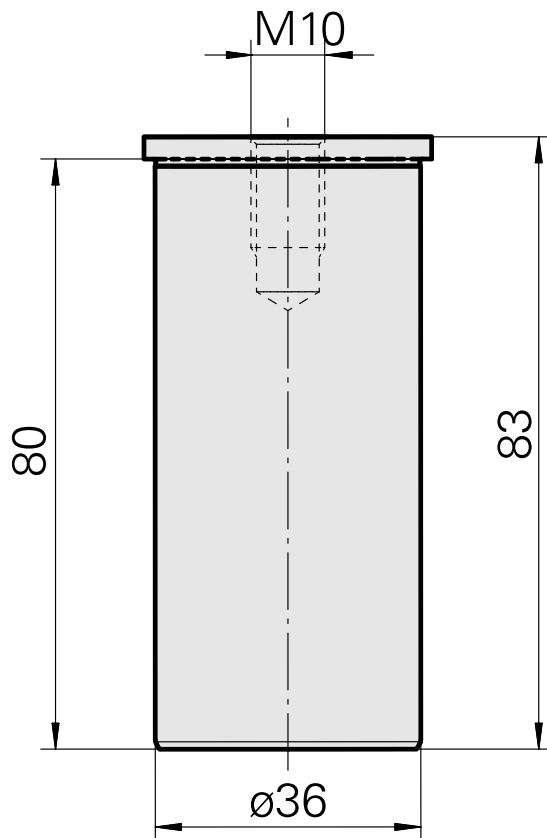

## Blanking plug

### Technical data

Drive	not live
Fixation MS	Clamping ring D36
X [mm]	-
Y [mm]	-
Z [mm]	-