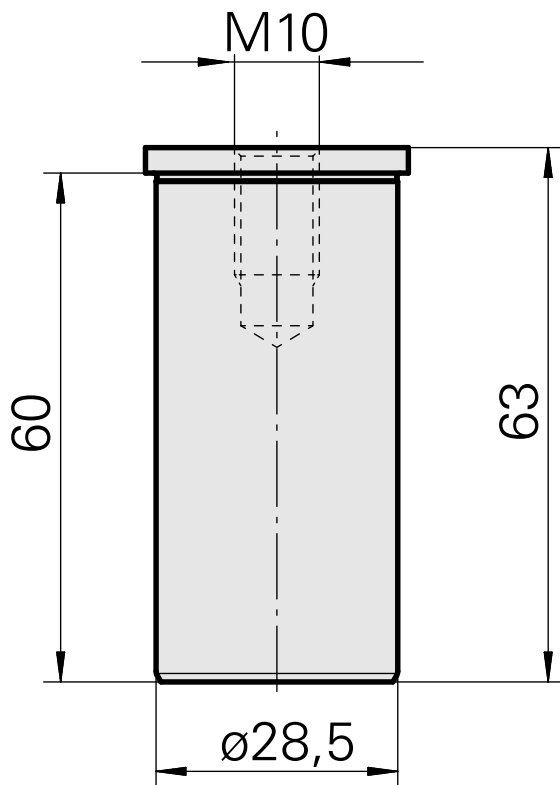

## Blanking plug

### Technical data

Drive	not live
Fixation MS	Clamping ring D28.5
X [mm]	-
Y [mm]	-
Z [mm]	-