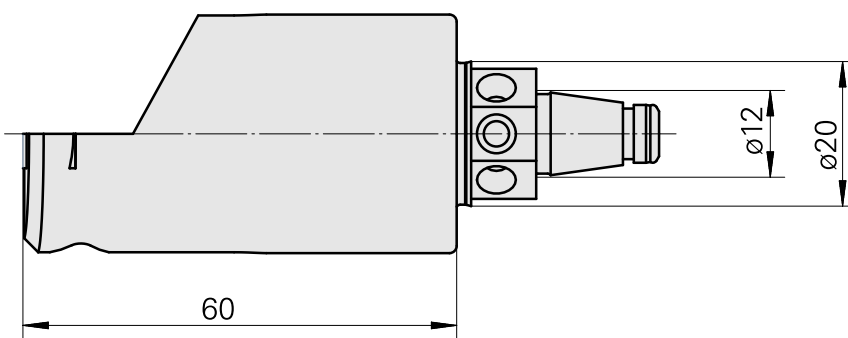

### Technical data

TH accessories category

WFB 20-12

Mounting

for VC.. 1103..

Quick change inserts

Turning tool holder