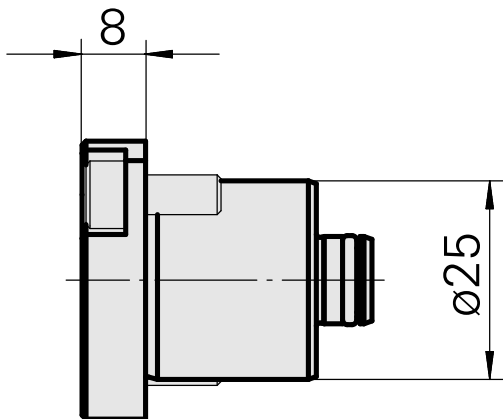

Blanking plug Shank 25, Steel

Technical data

Shank KPS

Shank 25

Drive

not live

X [mm]

-

Y [mm]

-

Z [mm]

8 (0.31)

INDEX TRAUB products

TNL20 • TNL32-11 compact •
TNL20-11 • TNL32 compact •
TNK40.2-10 • TNL20.2 • TNK40.2

Documents

No downloads available for this product