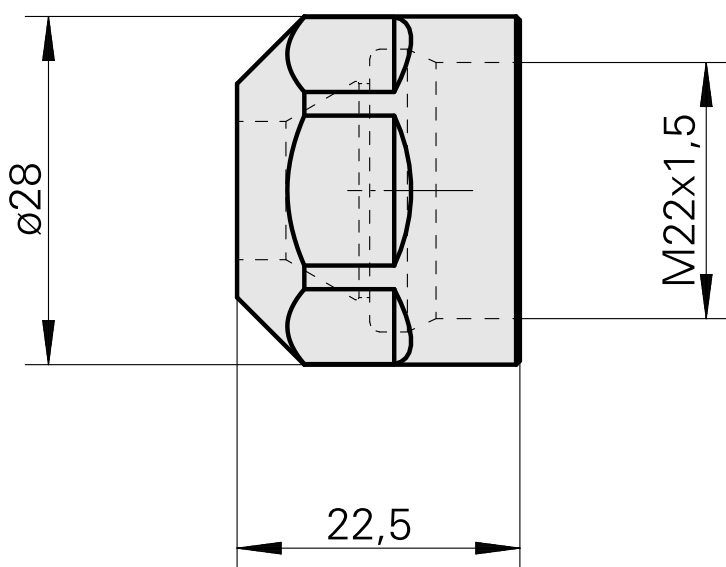

Clamping nut, for internal cooling lubricant supply

Technical data

TH accessories category	Clamping nut
Mounting	ER16
Collet type	ER 16
Clamping nut type	Female thread

11065621
901939.3161

INDEX

Documents

No downloads available for this product