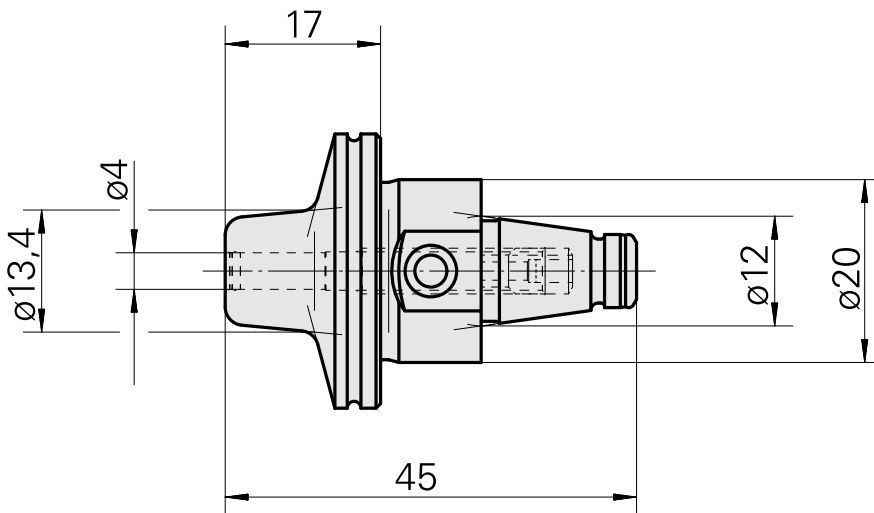

## WFB 20-12 Shrink-fit mounting D4, 2-piece type

### Technical data

TH accessories category

WFB 20-12

Mounting

Shrink-fit mounting D4

Quick change inserts

shrink-fit mounting

## Accessories

Optional accessories

**Other accessories**

[Adjusting screw M 5x10](#)

Product ID : 10674886

Previous product ID : 326793

---