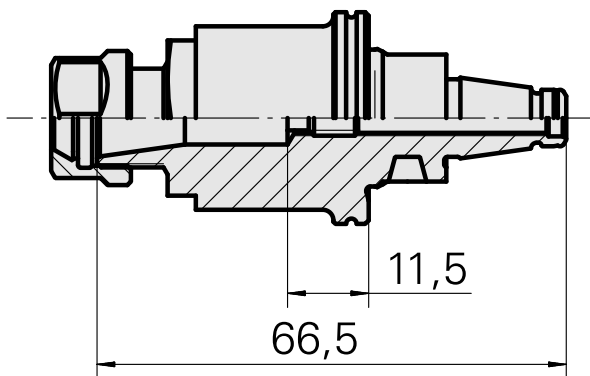

### Technical data

TH accessories category

WFB 20-12

Mounting

ER11

Quick change inserts

collet mounting

---