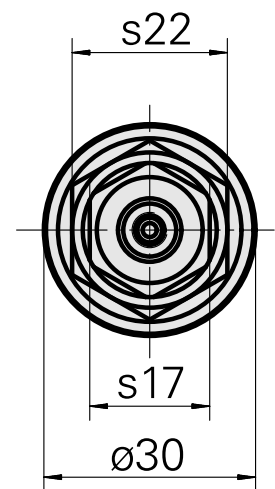

### Technical data

TH accessories category

WFB 20-12

Mounting

ER11

Quick change inserts

collet mounting

---