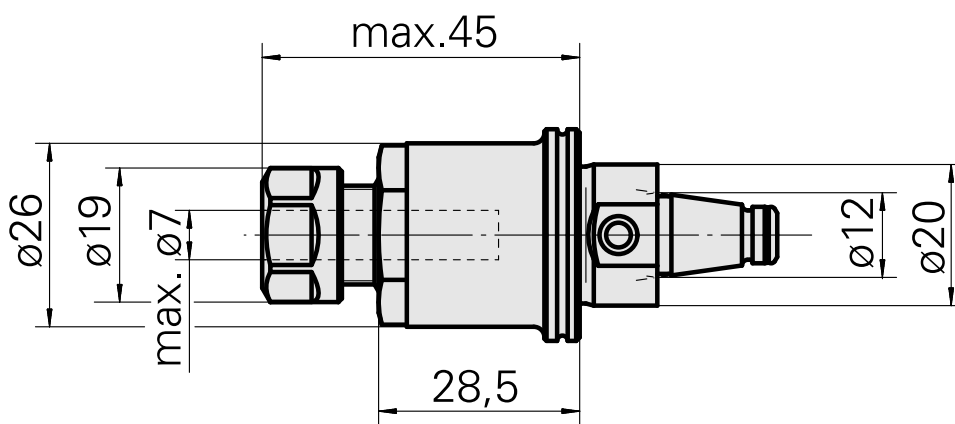

### Technical data

TH accessories category

WFB 20-12

Mounting

ER11

Quick change inserts

collet mounting

---