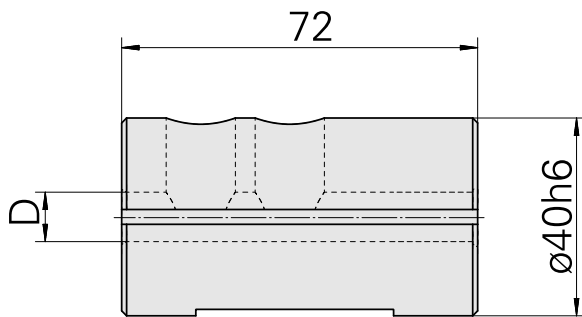

Mounting sleeve D40/ 12mm

Technical data

TH accessories category	Mounting sleeve
Mounting	D40
Tool mounting	12mm

Documents

No downloads available for this product