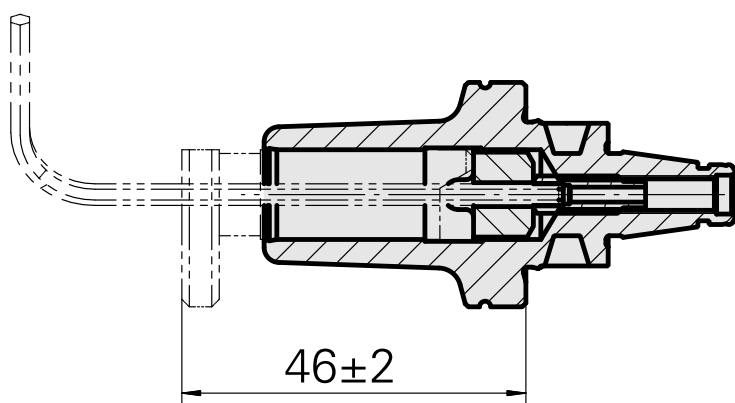

WFB 20-12 D12, fixed pos., Horn 108-116

Technical data

TH accessories category

WFB 20-12

Mounting

D12, fixed pos., Horn 108-116

Quick change inserts

miscell mounting

Documents

No downloads available for this product

Accessories

Required for operation

[Bolt](#)

Product ID : 10911983

Previous product ID : 900812

[Adjusting screw M 5x15](#)

Product ID : 10491071

Previous product ID : 326794

[Ball-Ended Thrust Screws](#)

Product ID : 10595907

Previous product ID : 326795

Optional accessories

Other accessories

[Setting gauge D12h6](#)