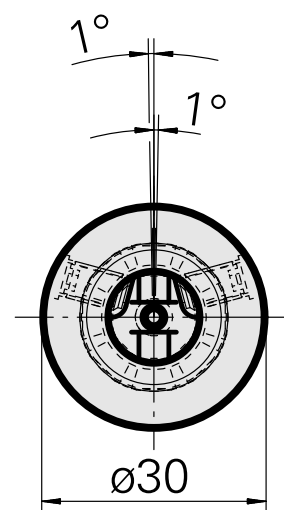

WFB 20-12 D12, fixed pos., Horn 108-116

Technical data

TH accessories category

WFB 20-12

Mounting

D12, fixed pos., Horn 108-116

Quick change inserts

miscell mounting

Documents

No downloads available for this product

Accessories

Required for operation

[Bolt](#)

Product ID : 10911983

Previous product ID : 900812

[Adjusting screw M 5x15](#)

Product ID : 10491071

Previous product ID : 326794

[Ball-Ended Thrust Screws](#)

Product ID : 10595907

Previous product ID : 326795

Optional accessories

Other accessories

[Setting gauge D12h6](#)