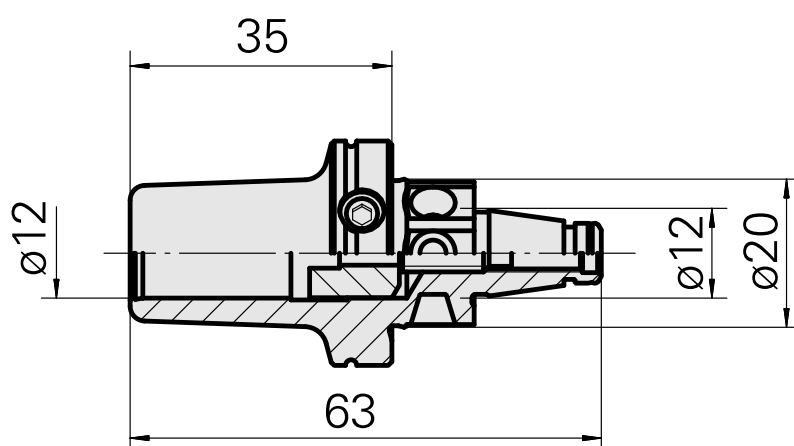

WFB 20-12 D12, fixed pos., Horn 108-116

Technical data

TH accessories category

WFB 20-12

Mounting

D12, fixed pos., Horn 108-116

Quick change inserts

miscell mounting

Documents

No downloads available for this product

Accessories

Required for operation

[Bolt](#)

Product ID : 10911983

Previous product ID : 900812

[Adjusting screw M 5x15](#)

Product ID : 10491071

Previous product ID : 326794

[Ball-Ended Thrust Screws](#)

Product ID : 10595907

Previous product ID : 326795

Optional accessories

Other accessories

[Setting gauge D12h6](#)