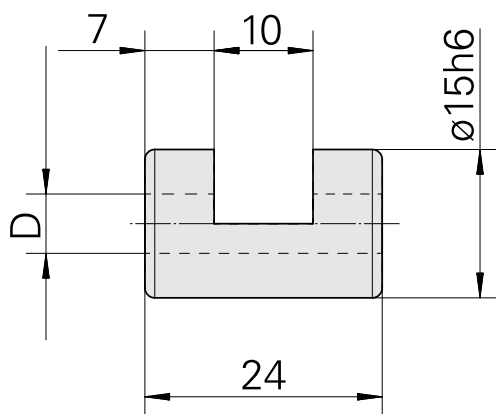

## Clamping sleeve D15/ 6mm

### Technical data

TH accessories category	Clamping sleeve
Mounting	D15
Tool mounting	6mm