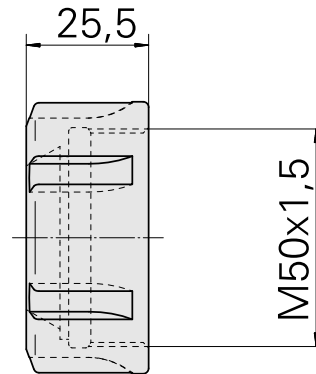

Clamping nut

Technical data

TH accessories category

Clamping nut

Mounting

ER40

Collet type

ER 40

Clamping nut type

Female thread

11029703
901939.0401

INDEX

Documents

No downloads available for this product