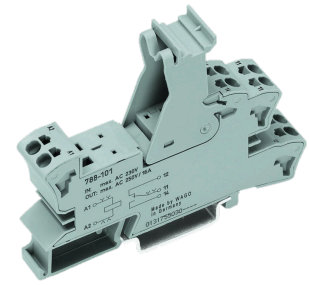

## Relay Nr.788-101/788-120 / Wago

### Technical features

There are currently no additional technical features stored for this product

No 3-side view is currently available for this product

11014569  
223371

**INDEX**

---