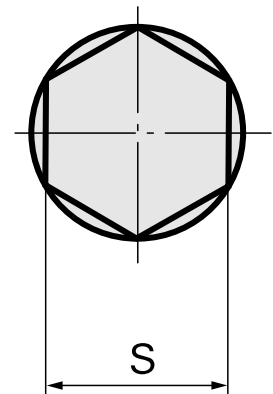

Broach SW4 mm

Technical data

TH accessories category	Broach
Mounting	SW4 mm
Tool mounting	12mm

Documents

No downloads available for this product