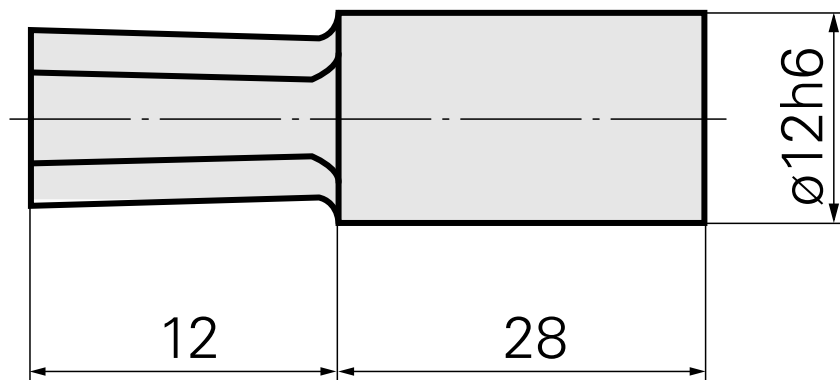

Broach SW4 mm

Technical data

TH accessories category	Broach
Mounting	SW4 mm
Tool mounting	12mm

Documents

No downloads available for this product