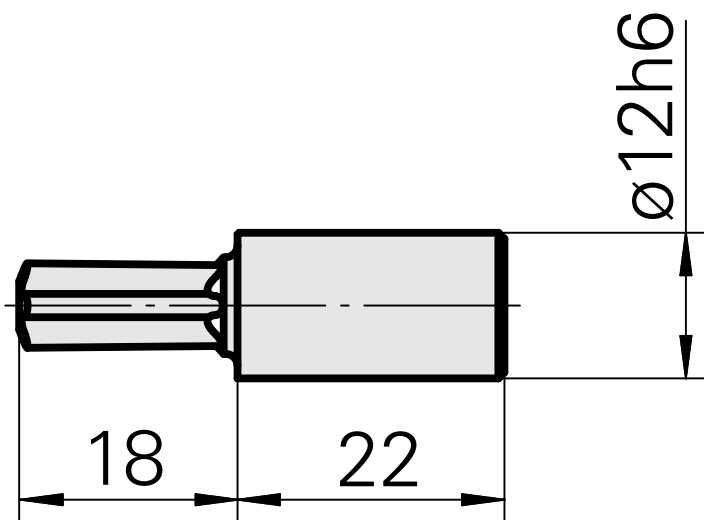

Broach Torx 27

Technical data

TH accessories category	Broach
Mounting	Torx 27
Tool mounting	12mm

Documents

No downloads available for this product