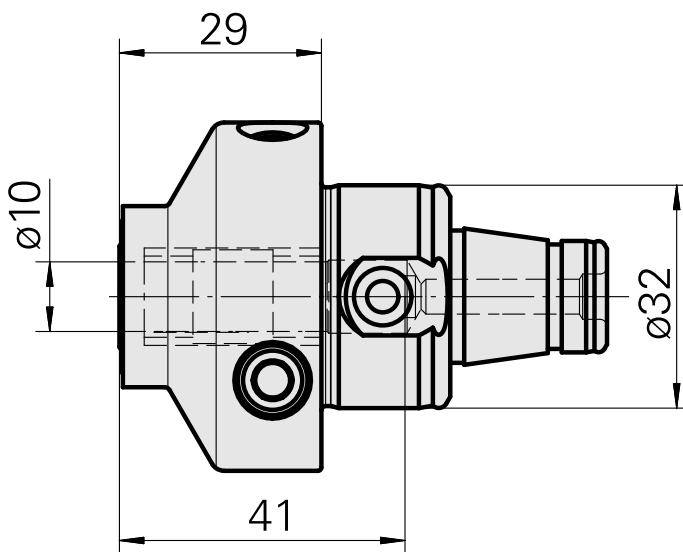

WFB 32-20 Hydraulic expansion chuck D10

Technical data

TH accessories category

WFB 32-20

Mounting

Hydraulic expansion chuck D10

Quick change inserts

hydraulic expan. mounting