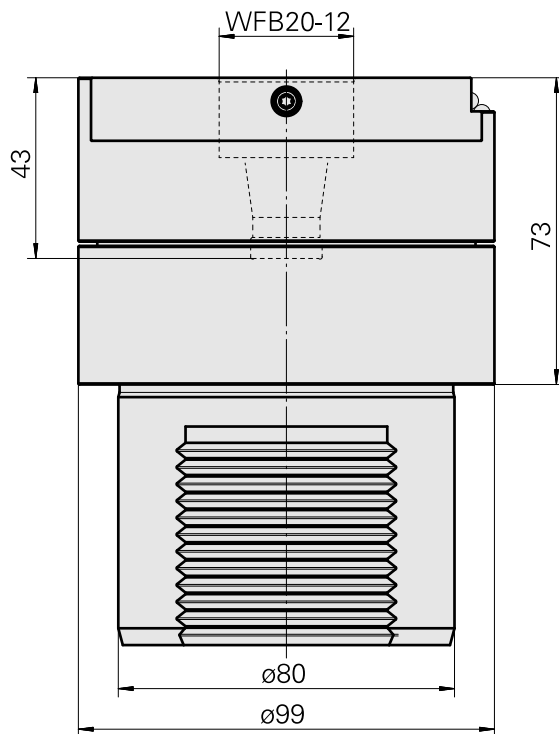

### Technical data

TH accessories category

Adapter for presetting units

Mounting

D80 for presetting devices

Tool mounting

WFB 20-12

10948224  
W9990946