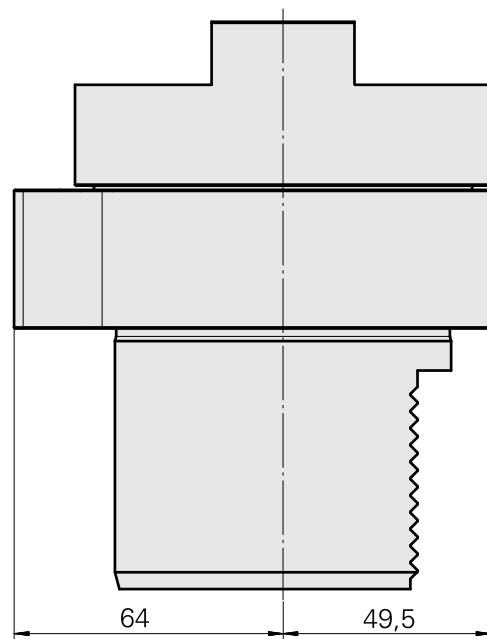

### Technical data

TH accessories category

Adapter for presetting units

Mounting

D80 for presetting devices

Tool mounting

WFB 20-12

10948224  
W9990946