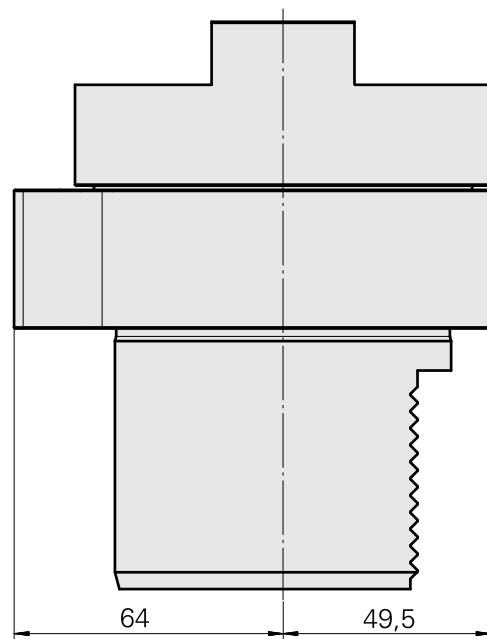

Presetting device D80/WFB20-12

Technical data

TH accessories category

Adapter for presetting units

Mounting

D80 for presetting devices

Tool mounting

WFB 20-12