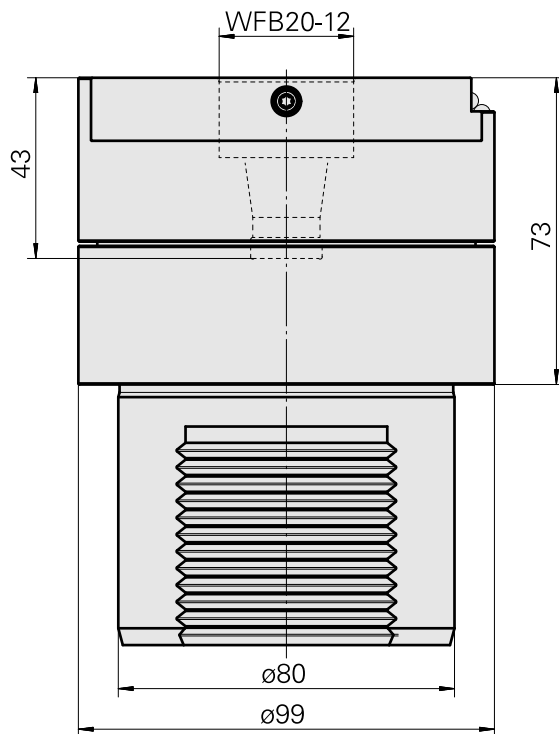

Presetting device D80/WFB20-12

Technical data

TH accessories category

Adapter for presetting units

Mounting

D80 for presetting devices

Tool mounting

WFB 20-12