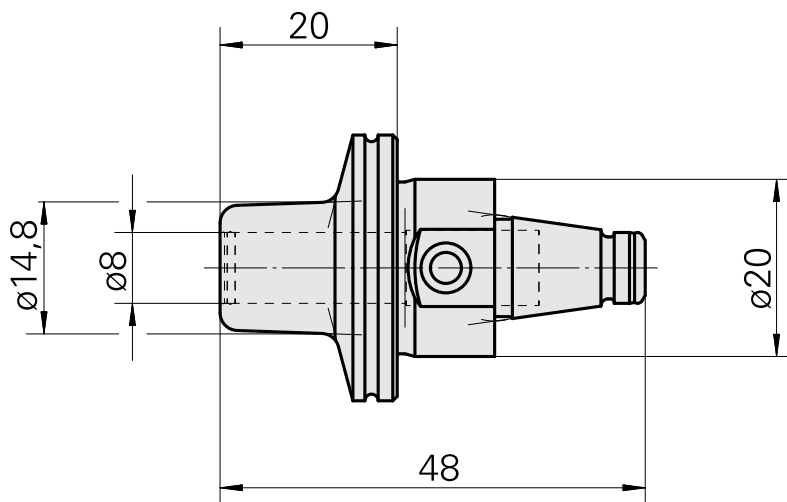

WFB 20-12 Shrink-fit mounting D8, 2-piece type

Technical data

TH accessories category

WFB 20-12

Mounting

Shrink-fit mounting D8

Quick change inserts

shrink-fit mounting

Documents

No downloads available for this product

Accessories

Optional accessories

Other accessories

[Adjusting screw M 5x10](#)

Product ID : 10674886

Previous product ID : 326793
