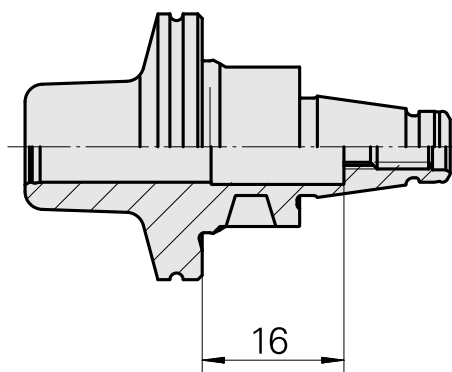

WFB 20-12 Shrink-fit mounting D8, 2-piece type

Technical data

TH accessories category

WFB 20-12

Mounting

Shrink-fit mounting D8

Quick change inserts

shrink-fit mounting

Documents

No downloads available for this product

Accessories

Optional accessories

Other accessories

[Adjusting screw M 5x10](#)

Product ID : 10674886

Previous product ID : 326793
