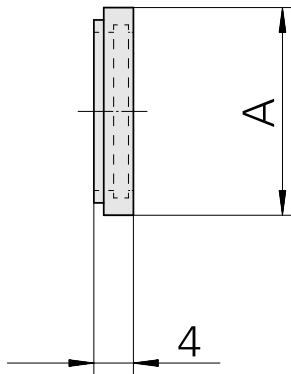

Sealing washer ER25 15-15.5mm, for internal cooling lubricant supply

技术特点

TH accessories category

Sealing washer

Mounting

ER25

Tool mounting

15-15.5mm

Collet type

ER 25