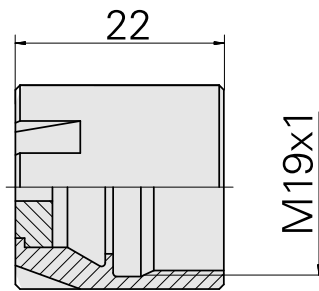

Clamping nut, for internal cooling lubricant supply

Technical data

TH accessories category

Clamping nut

Mounting

ER16

Collet type

ER 16

Clamping nut type

Female thread diameter reduced

Documents

No downloads available for this product