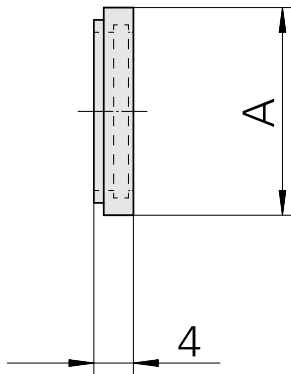

Sealing washer ER16 5-5.5mm, for internal cooling lubricant supply

Technical data

TH accessories category	Sealing washer
Mounting	ER16
Tool mounting	5-5.5mm
Collet type	ER 16

Documents

No downloads available for this product