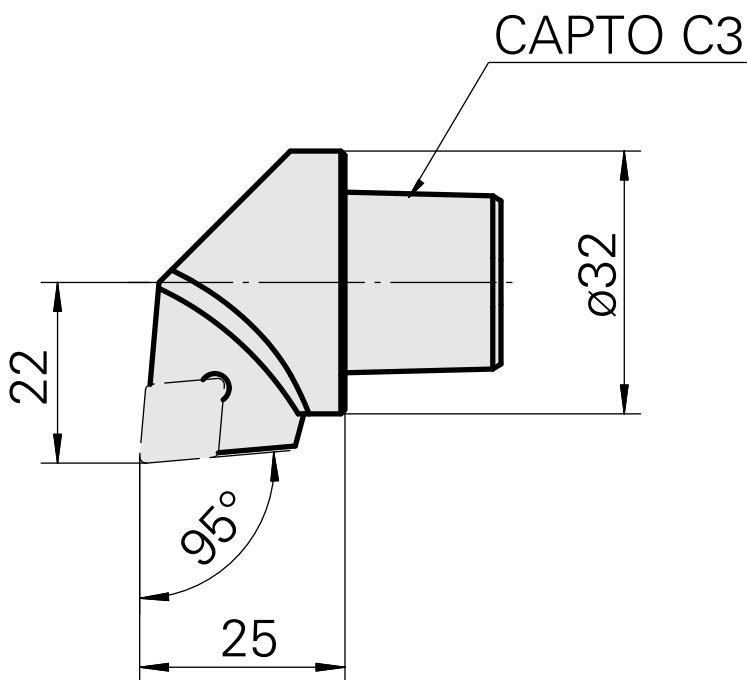

INDEX CAPTO C3 for CC.. 09T3.., right, without gripper groove

Technical data

TH accessories category

INDEX CAPTO C3

Mounting

for CC.. 09T3..

Quick change inserts

Turning tool holder