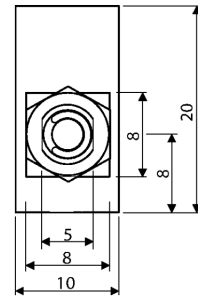

## Control switch

### Technical data

<b>Electrical assemblies</b>	Roller/plunger/control switch
<b>Length</b>	120 Millimeter
<b>Width</b>	100 Millimeter
<b>Height</b>	200 Millimeter
<b>Current</b>	6 Ampere
<b>Voltage</b>	230 Volt
<b>Force</b>	15 Newton
<b>Protection class</b>	IP67

No 3-side view is currently available for this product

10865145  
486457.1041

**INDEX**

---