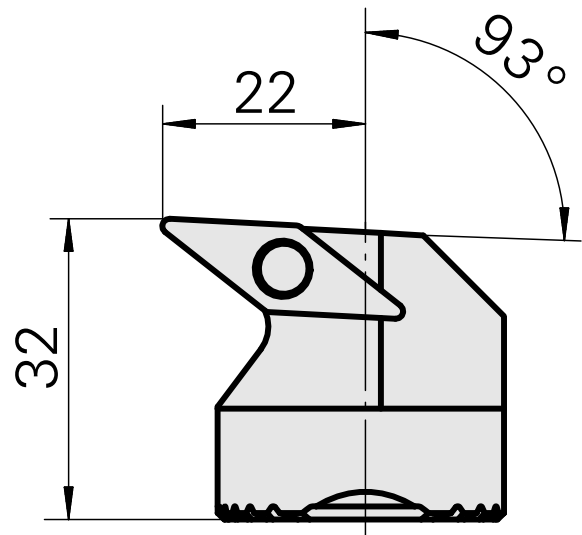

Boring head for VC.. 1604..

Technical data

Mounting	for VC.. 1604..
Cooling	internal
Pressure	50 bar
X [mm]	32 (1.26")
Z [mm]	22 (0.87)
INDEX TRAUB products	G220.3 • R200 • TNX65/42 • TNX220.3

Documents

No downloads available for this product

Accessories

Required for operation

[Countersunk screw Wohlhaupter Nr. 115673](#)

Product ID : 10587078

Previous product ID : W00013.0026
