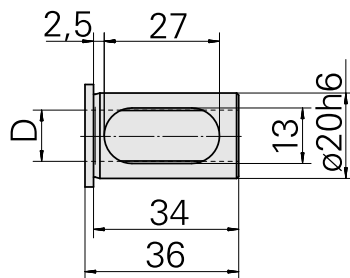

Mounting sleeve with collar D20/ 5mm

Technical data

TH accessories category	Mounting sleeve with collar
Mounting	D20
Tool mounting	5mm

Documents

No downloads available for this product