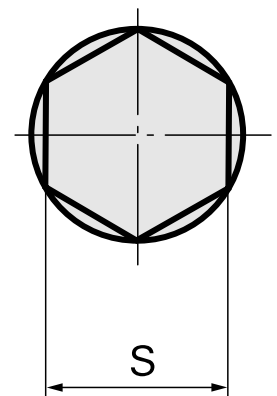

## Broach SW6 mm

### Technical data

TH accessories category	Broach
Mounting	SW6 mm
Tool mounting	12mm