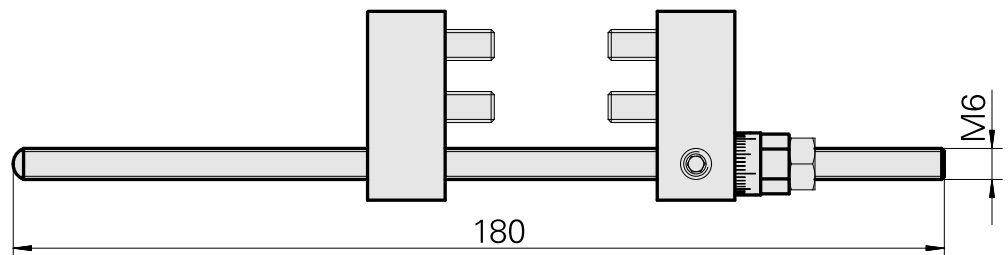

Stop Feineinstellung; groß

Technical data

There are currently no additional technical features stored for this product

Documents

No downloads available for this product