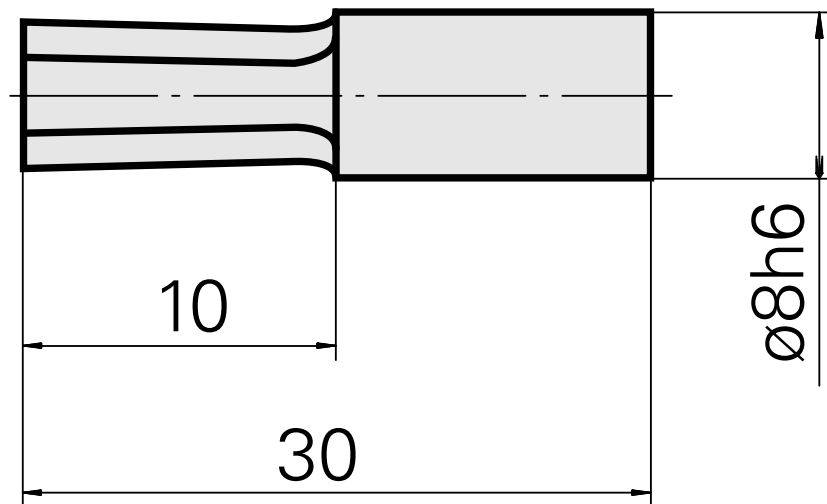

Broach SW3 mm

Technical data

TH accessories category

Broach

Mounting

SW3 mm

Tool mounting

8mm