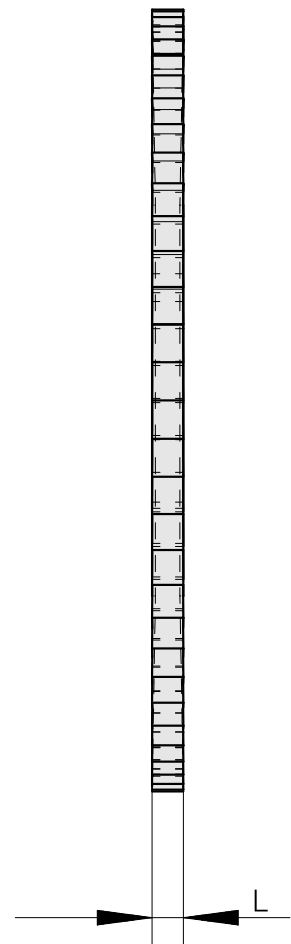

Saw blade, circular saw blade width 6 mm (0.23")

Technical data

TH accessories category

Circular saw blade d125

Tool mounting

22mm

10786817
223015.2560

INDEX