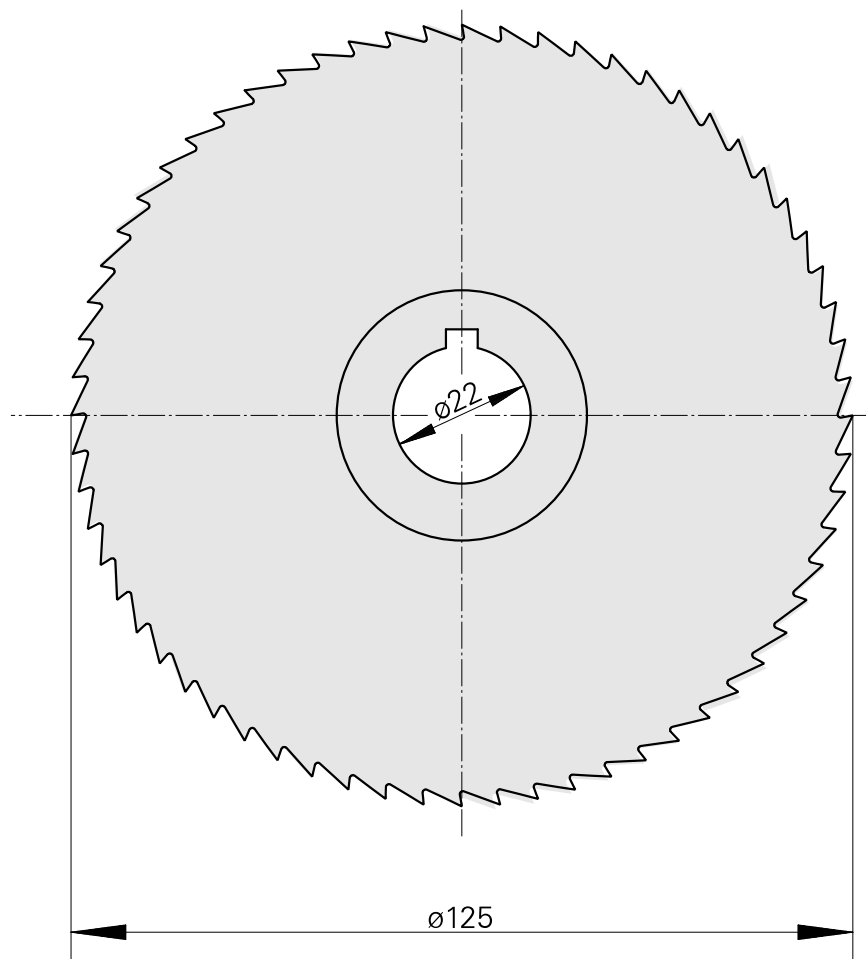

Saw blade, circular saw blade width 6 mm (0.23")

Technical data

TH accessories category

Circular saw blade d125

Tool mounting

22mm

10786817
223015.2560

INDEX