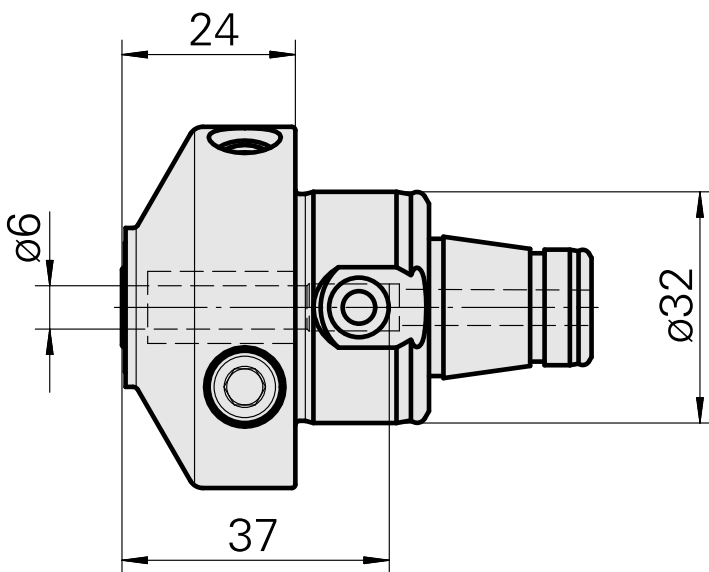

WFB 32-20 Hydraulic expansion chuck D6

Technical data

TH accessories category

WFB 32-20

Mounting

Hydraulic expansion chuck D6

Quick change inserts

hydraulic expan. mounting