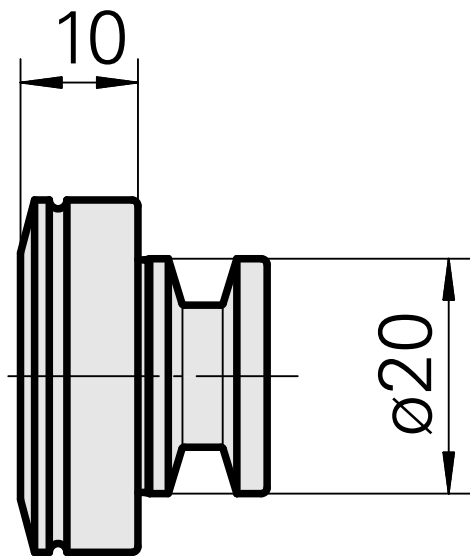

## WFB 20-12, blanking plug

### Technical data

TH accessories category

WFB 20-12

Quick change inserts

miscell mounting

10775402  
837714

**INDEX**

---