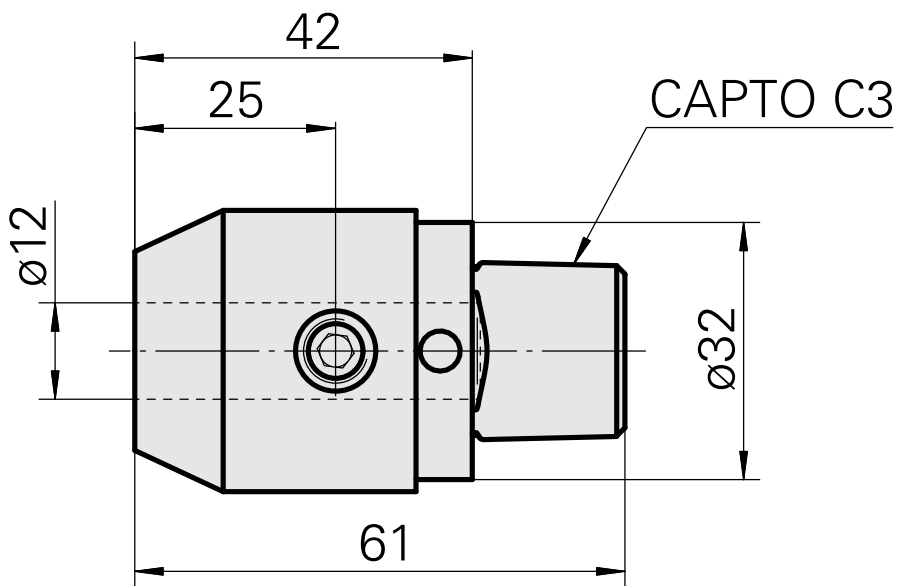

INDEX CAPTO C3 D12

Technical data

TH accessories category

INDEX CAPTO C3

Mounting

D12

Quick change inserts

Weldon mounting

Documents

No downloads available for this product

Accessories

Optional accessories

Other accessories

[Mounting sleeve with collar D12](#)

Product ID : 11060576

Previous product ID : W94280.21--

[Clamping sleeve D12](#)

Product ID : 10964938

Previous product ID : 993112.-----
