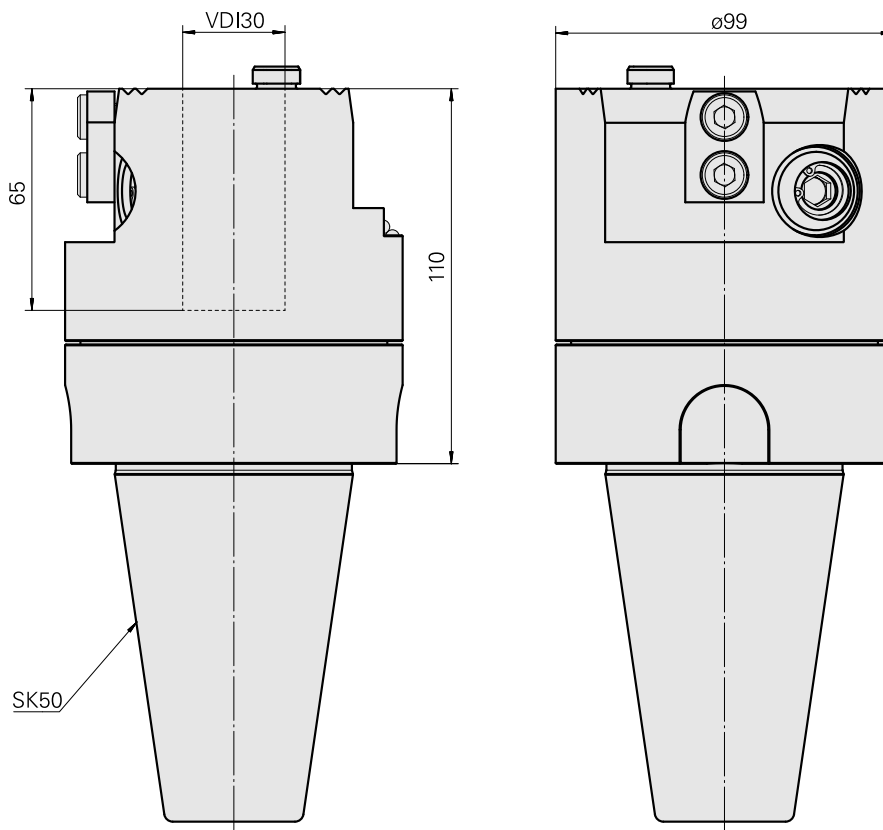

Adaptor SK50/VDI30

Technical features

TH accessories category

Adapter for presetting units

Mounting

SK50

Tool mounting

VDI 30