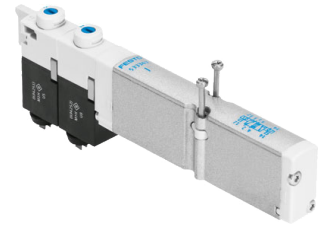

## Solenoid valve Nr.533347

### Technical data

Type of reset	Air spring
Valve function	2x3/2 closed, monostable

No 3-side view is currently available for this product

10739965  
477186.4541

**INDEX**

---