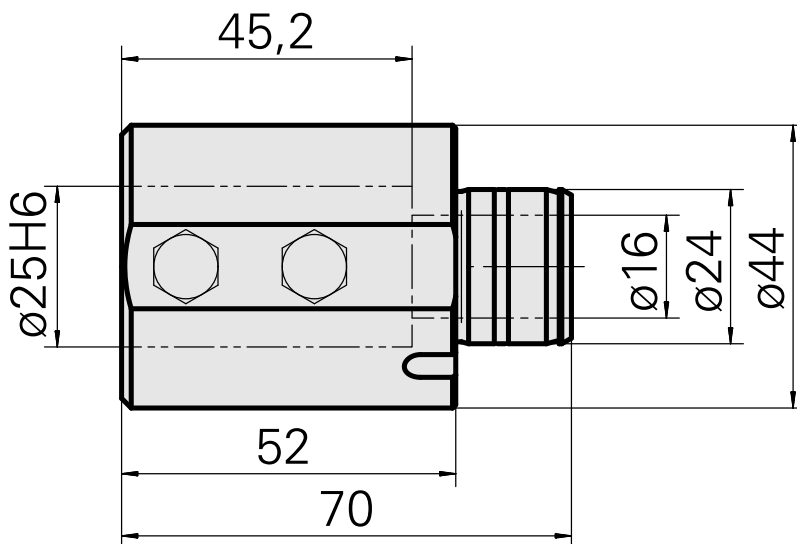

## Mount D25 (0.98 ")

### Technical data

<b>Drive</b>	not live
<b>Cooling</b>	internal
<b>Mounting</b>	D25
<b>Pressure</b>	80 bar
<b>X [mm]</b>	52 (2.05")
<b>Y [mm]</b>	-
<b>Z [mm]</b>	-
<b>INDEX TRAUB products</b>	ABC65 • TNK42/65 • TNL18 • TNL20 • TNL32-11 • TNL32 • TNL32-11 compact • TNL20-11 • • TNL32 compact • TNK40.2-10 • TNL20.2 • TNK40.2

#### [HEX.HEAD BOLT 6X12](#)

Product ID : 10776803

Previous product ID : 410620.0612

---