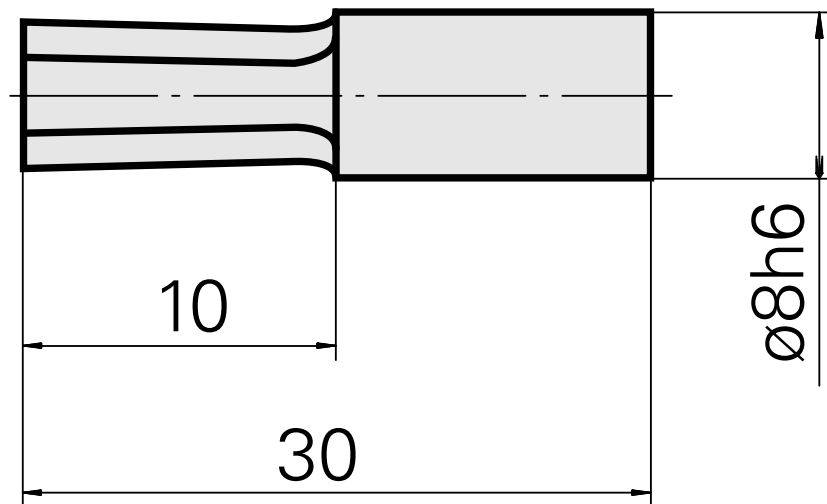

Broach SW2 mm

Technical data

TH accessories category

Broach

Mounting

SW2 mm

Tool mounting

8mm