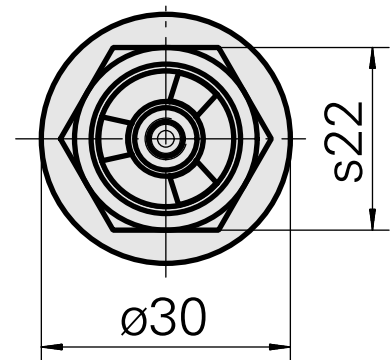

WFB 20-12 ER11, mit innenliegender Spannmutter

Technical data

TH accessories category

WFB 20-12

Mounting

ER11

Quick change inserts

collet mounting

Documents

No downloads available for this product

Accessories

Required for operation

[Spanner](#)

Product ID : 10262607

Previous product ID : 490219.3111

| | | | |
|--|------------------|----------------------|----------------------------------|
| TH accessories category Tool | Mounting ER11 | Collet type ER 11 | Clamping nut type Male thread |
| Tools for Collet chucks Clamping nut wrench | | | |