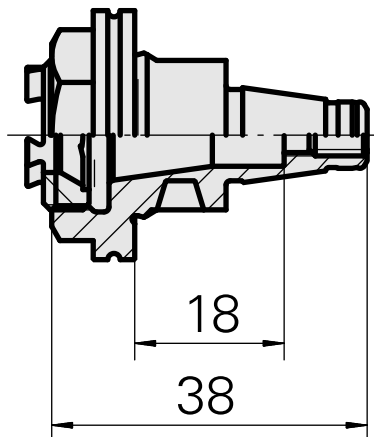

WFB 20-12 ER11, mit innenliegender Spannmutter

Technical data

TH accessories category

WFB 20-12

Mounting

ER11

Quick change inserts

collet mounting

Documents

No downloads available for this product

Accessories

Required for operation

[Spanner](#)

Product ID : 10262607

Previous product ID : 490219.3111

| | | | |
|--|------------------|----------------------|----------------------------------|
| TH accessories category Tool | Mounting ER11 | Collet type ER 11 | Clamping nut type Male thread |
| Tools for Collet chucks Clamping nut wrench | | | |