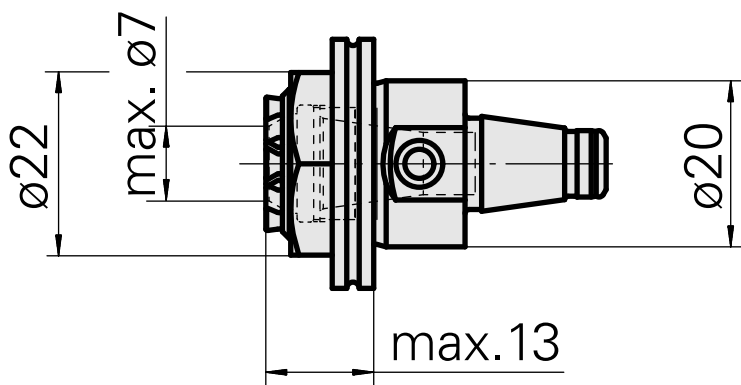

WFB 20-12 ER11, mit innenliegender Spannmutter

Technical data

TH accessories category

WFB 20-12

Mounting

ER11

Quick change inserts

collet mounting

Documents

No downloads available for this product

Accessories

Required for operation

[Spanner](#)

Product ID : 10262607

Previous product ID : 490219.3111

| | | | |
|--|------------------|----------------------|----------------------------------|
| TH accessories category Tool | Mounting ER11 | Collet type ER 11 | Clamping nut type Male thread |
| Tools for Collet chucks Clamping nut wrench | | | |

Optional accessories

Tool holder accessories

[Clamping nut](#)

Product ID : 10604420

Previous product ID : 901939.5111

| | | | |
|---|------------------|----------------------|----------------------------------|
| TH accessories category Clamping nut | Mounting ER11 | Collet type ER 11 | Clamping nut type Male thread |
|---|------------------|----------------------|----------------------------------|