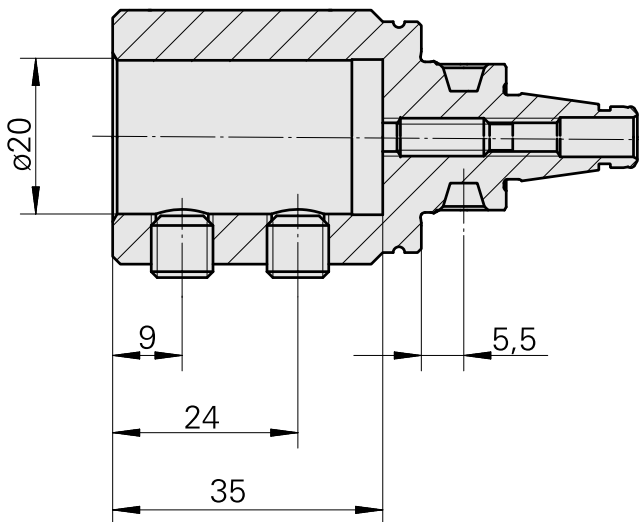

### Technical data

TH accessories category

WFB 20-12

Mounting

D20

Quick change inserts

Boring tool holder

A-A