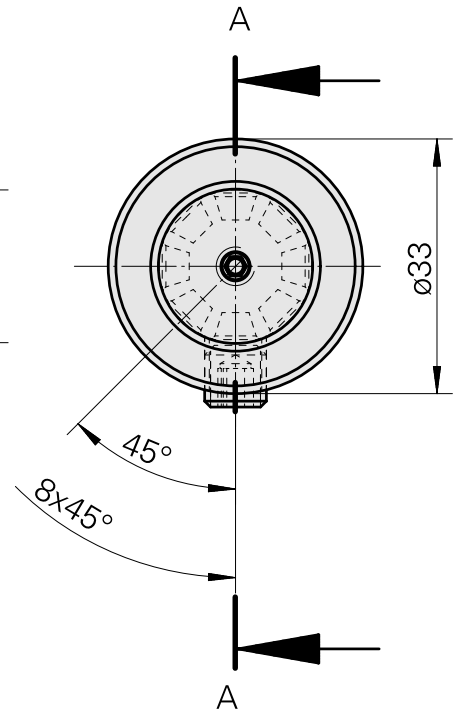

### Technical data

TH accessories category

WFB 20-12

Mounting

D20

Quick change inserts

Boring tool holder

A-A