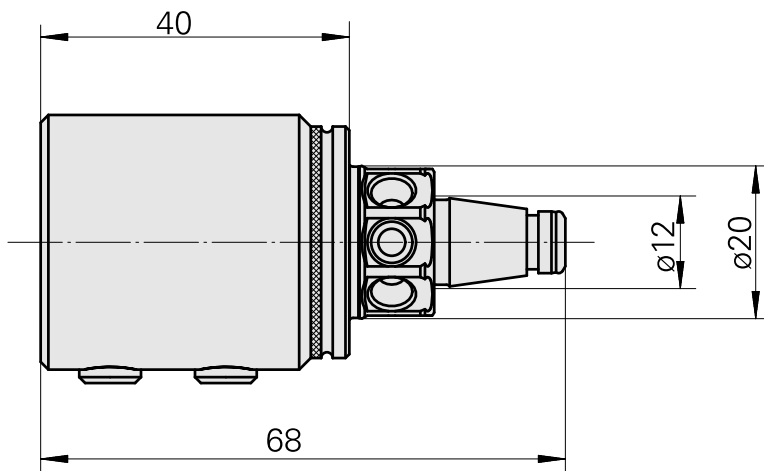

### Technical data

TH accessories category

WFB 20-12

Mounting

D20

Quick change inserts

Boring tool holder

A-A