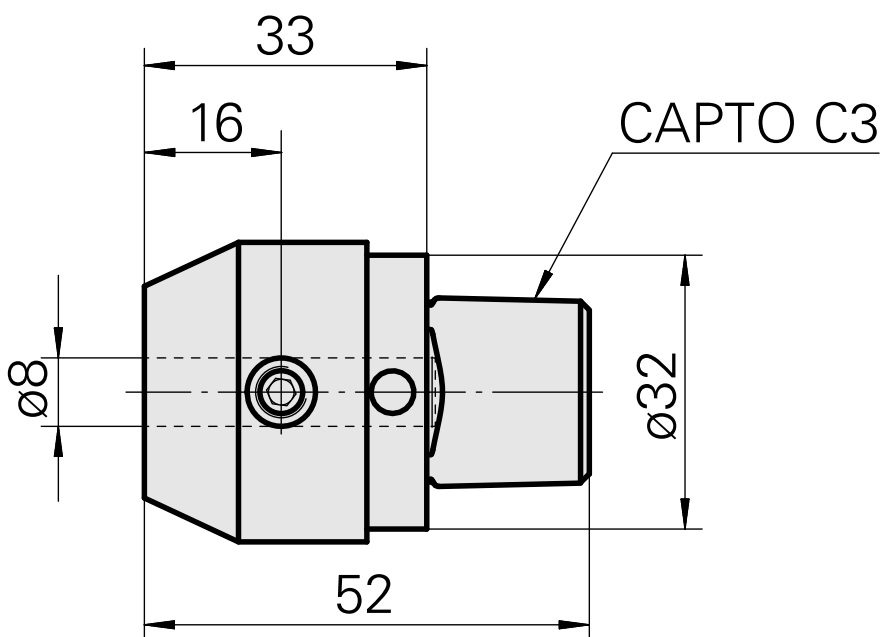

INDEX CAPTO C3 D8

Technical data

TH accessories category

INDEX CAPTO C3

Mounting

D8

Quick change inserts

Weldon mounting