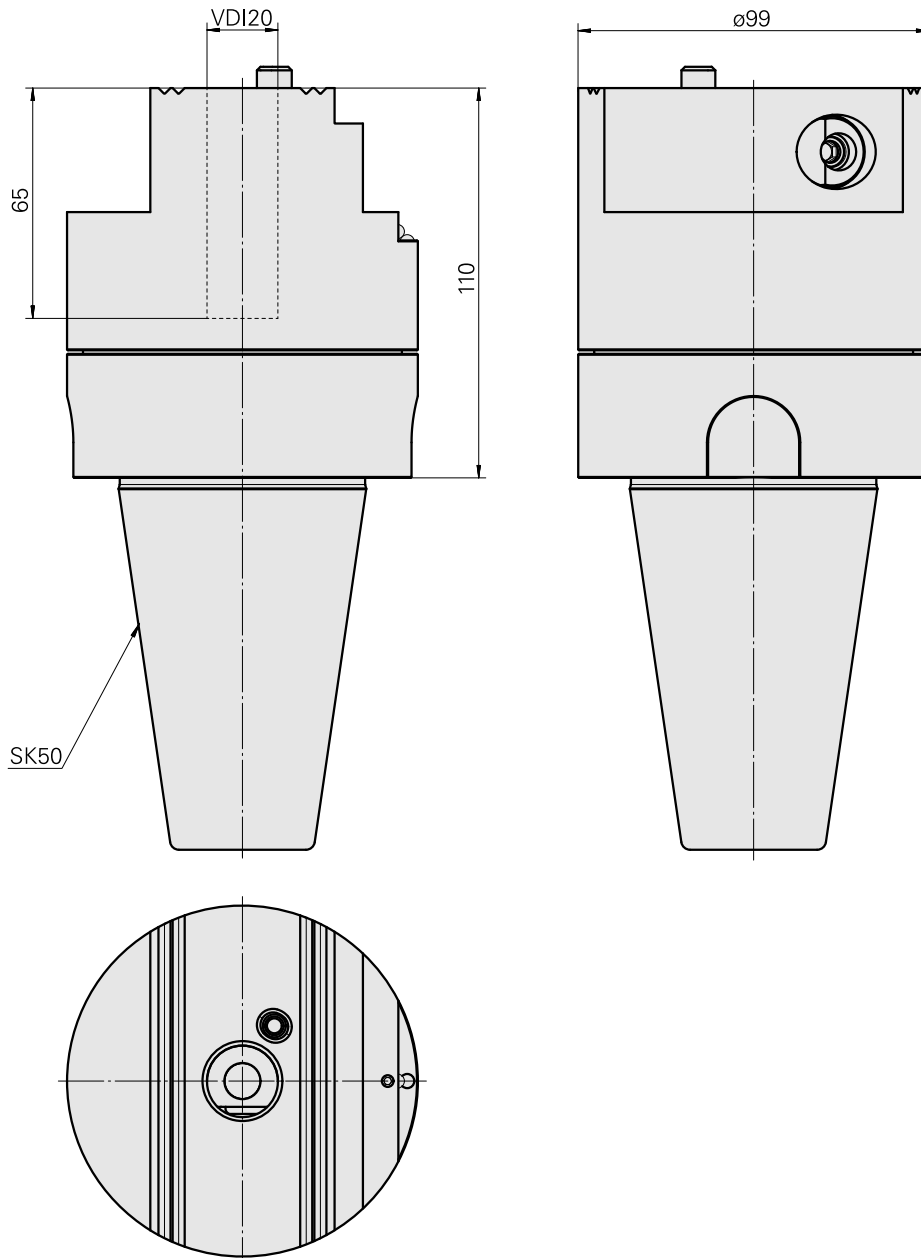

Adaptor

Technical data

TH accessories category

Adapter for presetting units

Mounting

SK50

Tool mounting

VDI 20