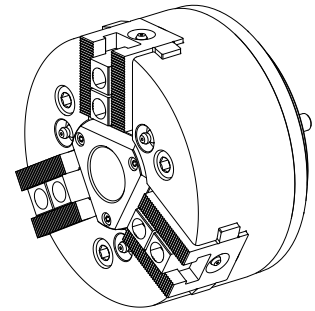

## 3-jaw chuck

### Technical data

<b>INDEX TRAUB products</b>	G200
<b>Spindle clearance</b>	32mm
<b>Machining side</b>	Main spindle • Counter spindle
<b>manufacturer product line</b>	KFD-HE 160-32
<b>Spindle mounting</b>	AP140
<b>manufacturer product line</b>	Roehm