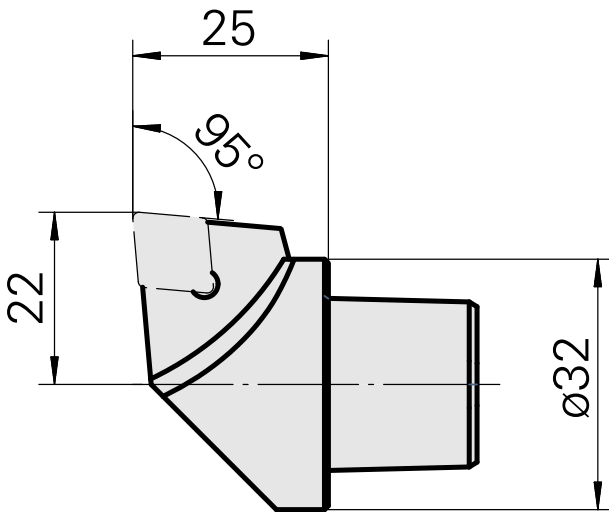

INDEX CAPTO C3 for CC.. 09T3.., left, without gripper groove

Technical data

TH accessories category

INDEX CAPTO C3

Mounting

for CC.. 09T3..

Quick change inserts

Turning tool holder