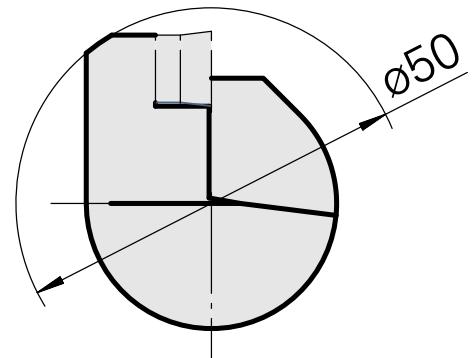

INDEX CAPTO C3 for CC.. 09T3.., left, without gripper groove

Technical data

TH accessories category

INDEX CAPTO C3

Mounting

for CC.. 09T3..

Quick change inserts

Turning tool holder