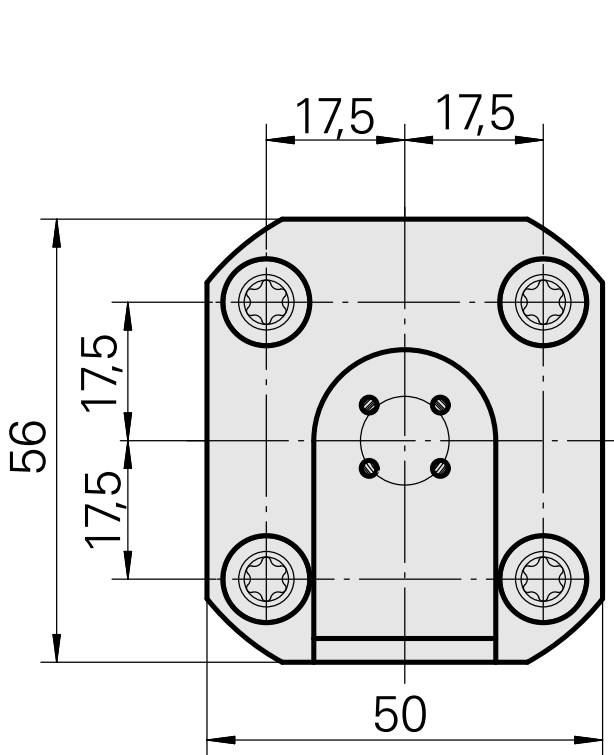

Coolant Supply, internal 80 bar

Technical data

There are currently no additional technical features stored for this product