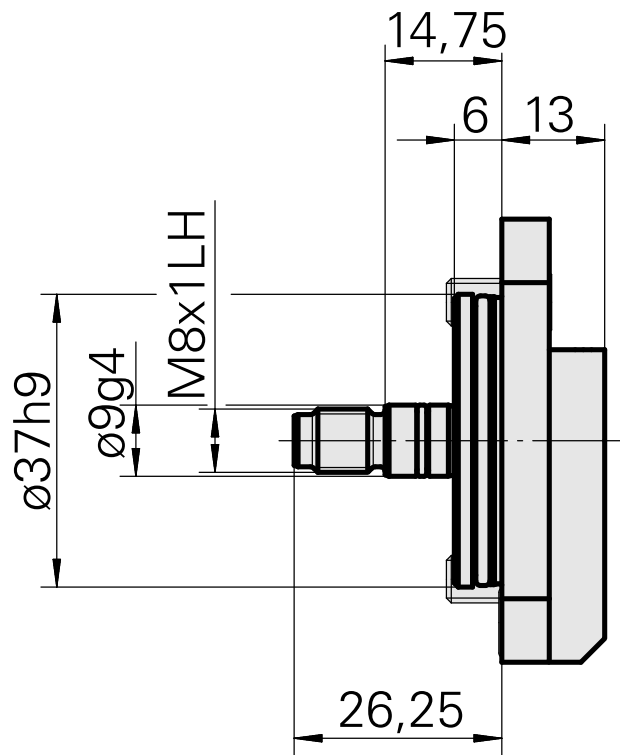

Coolant Supply, internal 80 bar

Technical data

There are currently no additional technical features stored for this product