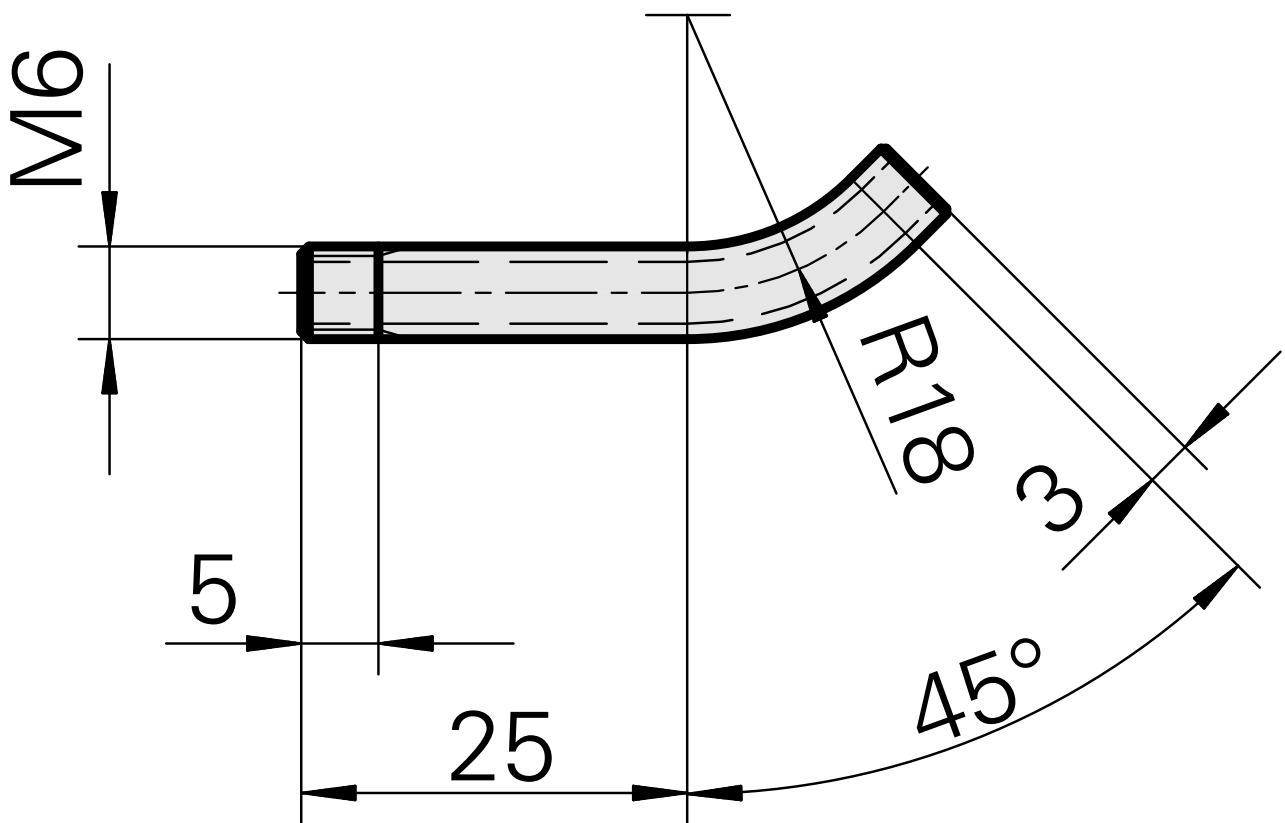

**tube, M6x48,45°**

**Technical data**

TH accessories category

Cooling lubricant tube

Mounting

M6